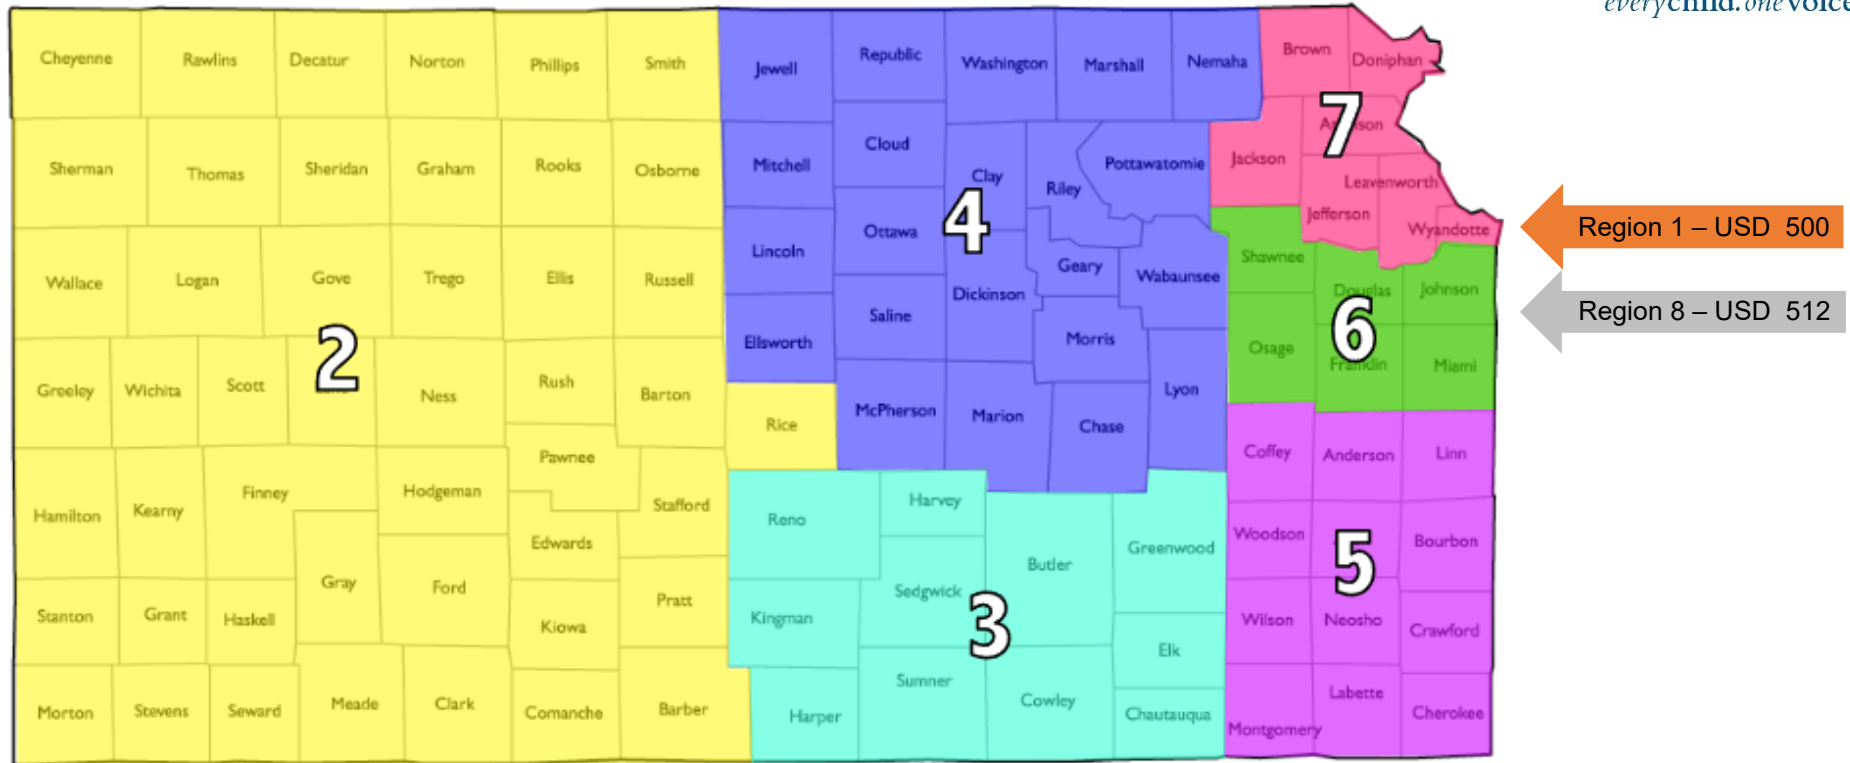

Kansas PTA Region Map

everychild.one voice.®

Region 1 – KCK USD 500

Region 2 - Western half of the State of Kansas

Region 3 - Reno, Harvey, Sedgewick, Butler, Greenwood, Kingman, Harper, Sumner, Cowley, Elk, and Chautauqua counties

Region 4 - Jewel, Republic, Washington, Marshall, Nemaha, Cloud, Clay, Riley, Pottawatomie, Lincoln, Ottawa, Geary, Wabaunsee, Ellsworth, Saline, Dickinson, Morris, McPherson, Marion, Chase, and Lyon counties

Region 5 – Coffey, Anderson, Linn, Woodson, Allen, Bourbon, Wilson, Neosho, Crawford, Montgomery, Labette, & Cherokee Counties

Region 6 - Johnson (excluding Shawnee Mission), Douglas, Franklin, Shawnee, Osage, & Miami counties

Region 7 – Brown, Doniphan, Atchison, Jackson, Leavenworth, Jefferson, & Wyandotte Counties (excluding USD 500)

Region 8 - Shawnee Mission School District